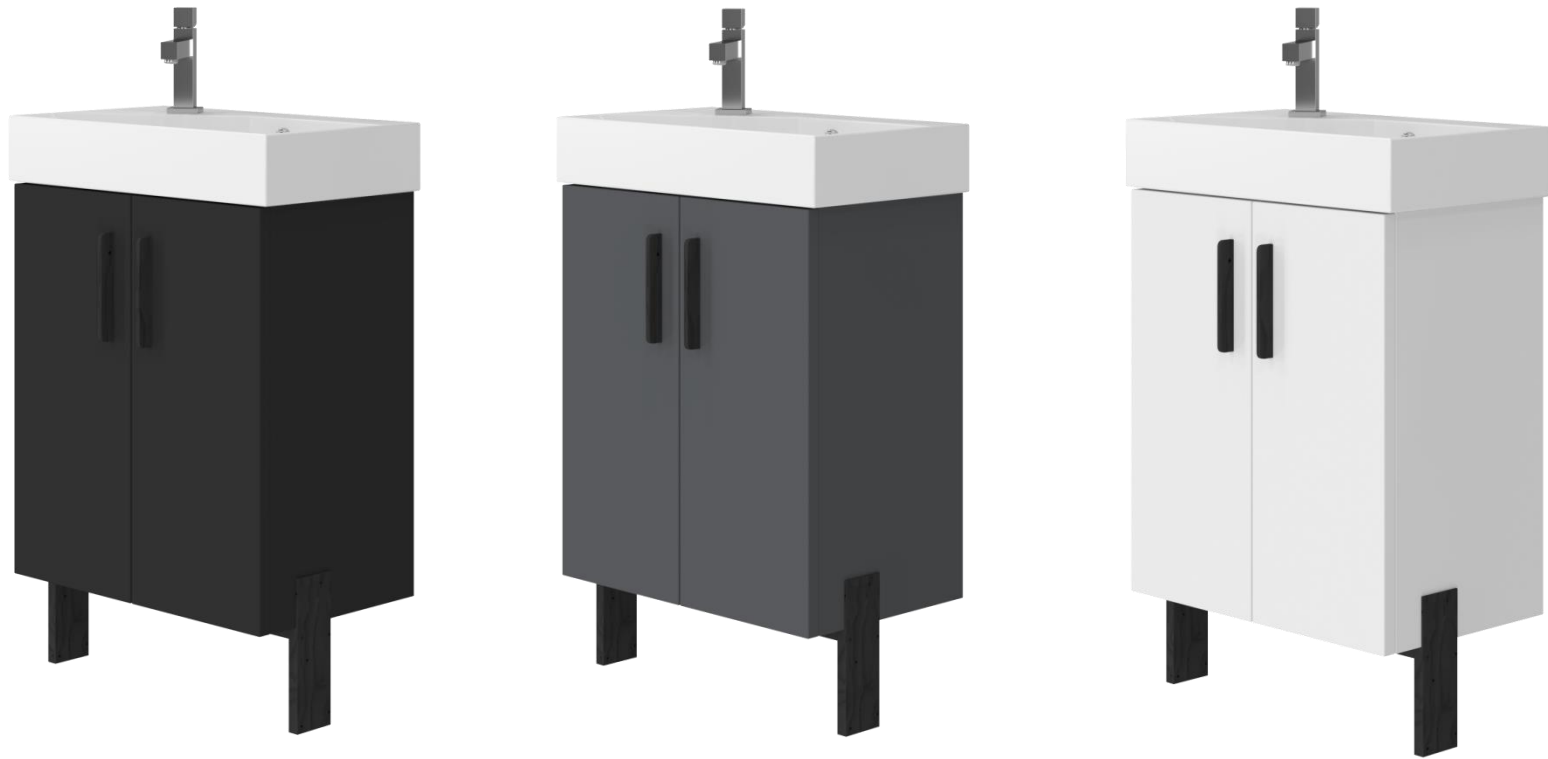

COLORS OF VANITY UNITS “MANHATTAN-55, 65”

****completed with ceramic washbasin Stance-55, 65 – can be wall-mounted or floor-stand***

COLORS OF TALL STORAGE UNITS
“MANHATTAN-170”

****can be wall-mounted or floor-stand***