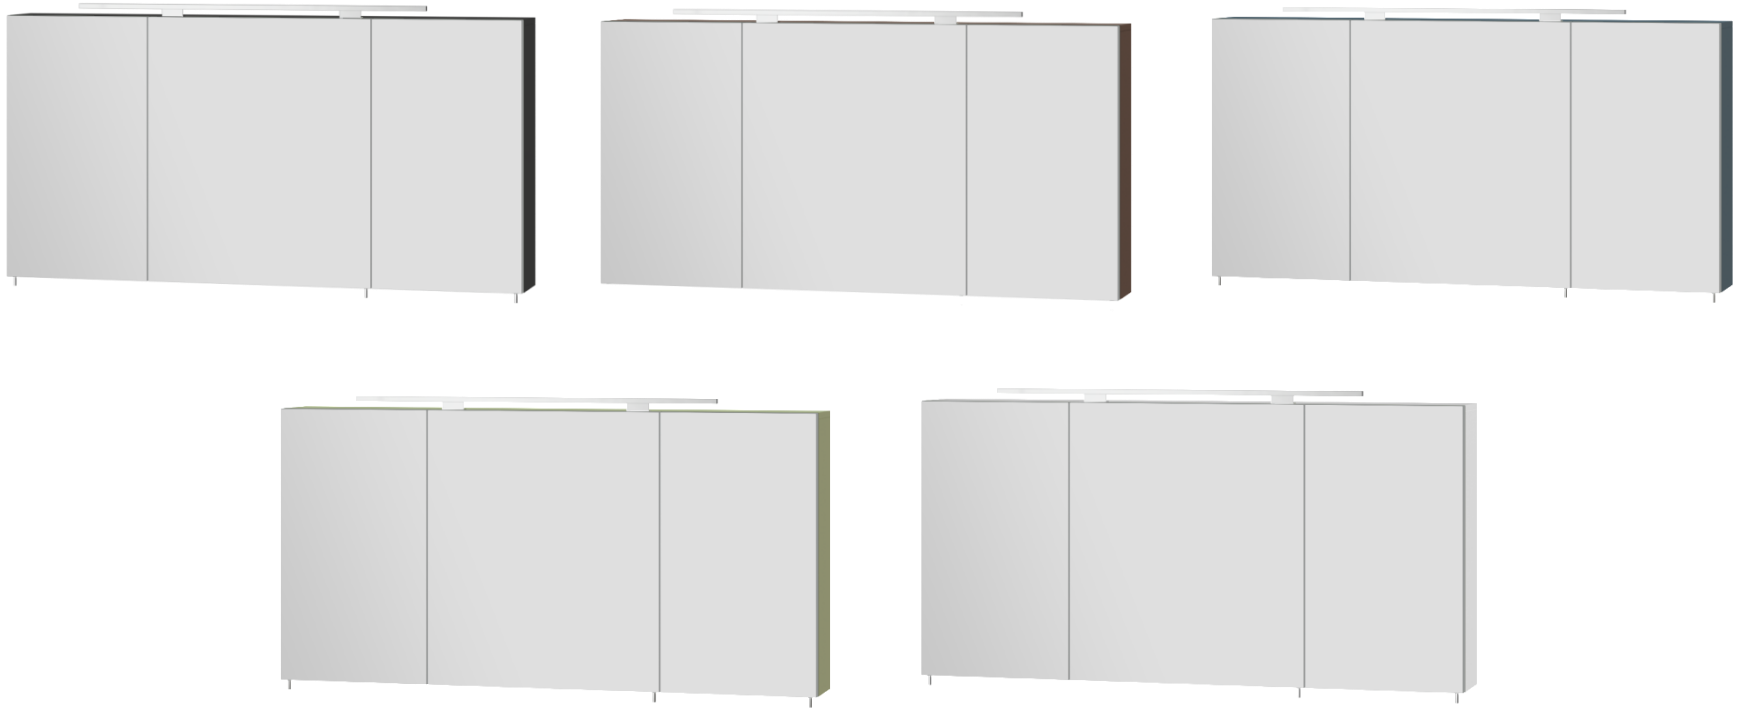

“VANESSA-120”

H650 W1200 D228

COLORS OF STORAGE UNITS

“VANESSA-170”

H1718 W400 D315