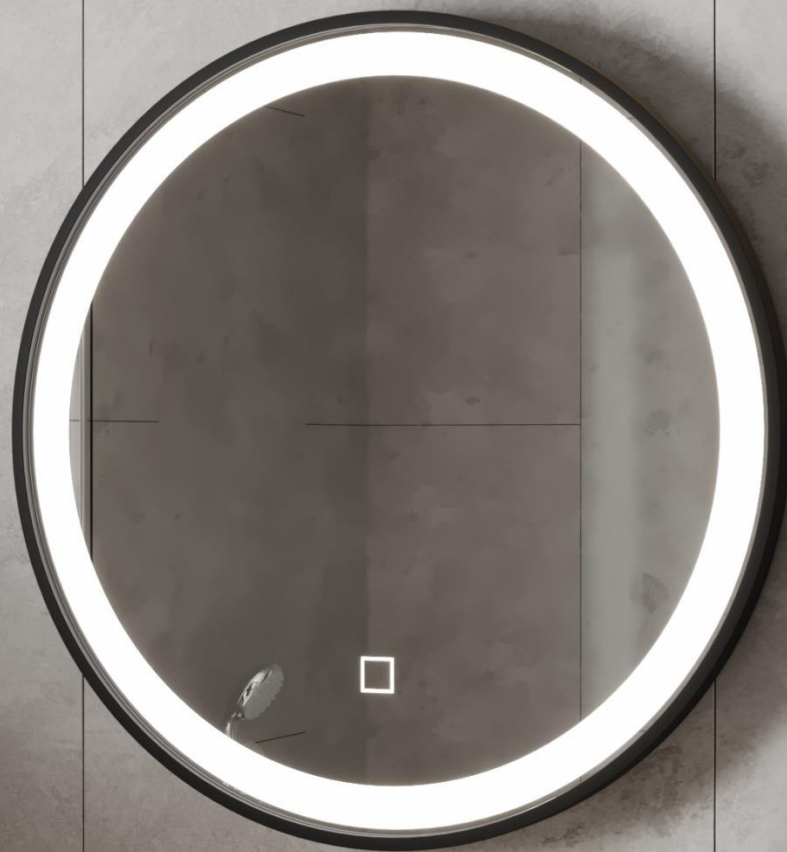

FARO

juventa
bathroom furniture

FARO

juventa
bathroom furniture

FARO

juventa
bathroom furniture

FARO

juventa
bathroom furniture

FARO

juventa
bathroom furniture

FARO

juventa
bathroom furniture

FARO
juventa
bathroom furniture

FARO
juventa
bathroom furniture

***MIRRORS “FARO 70, 80” and “FARO ROUND 60,
70, 80” and “FARO OVAL 50”***